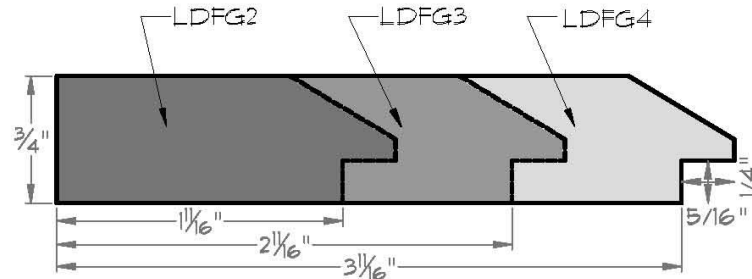

Raphael's New Products - Summer 2011

Fabrics Added

Item #	Name	Fabric Group	Fabric Content	Bolt Width
353	Earthen	Dyed Linens	Linen/Rayon	54"
355	Mocha	Dyed Linens	Linen/Rayon	54"
382	Dune	Dyed Linens	Linen/Cotton	54"
390	Sandstone	Dyed Linens	Linen/Cotton	54"
391	Elephant	Dyed Linens	Linen/Cotton	54"
398	Olive	Dyed Linens	Linen/Cotton	54"
511	Sakai Natural	Neutral Linens	Linen/Rayon	54"
511D	Sakai Dark	Neutral Linens	Linen/Rayon	54"
608	Vanilla	Neutral Linens	Linen/Cotton	54"
1043	Umbria	Silks	100% Silk	53"
1861	Brunette	Faux Silks	Rayon/Poly	58"
1862	New Chianti	Faux Silks	Rayon/Poly	58"
1863	Hazel	Faux Silks	Rayon/Poly	58"
1864	Nutmeg	Faux Silks	Rayon/Poly	58"
1865	Dove	Faux Silks	Rayon/Poly	58"

Fabrics Being Phased Out (Note: Fabrics with an Asterisk are still available in Liners)

Item #	Name	Item #	Name	Name	Fabric Group
344*	Beige Dyed Linen	1012	Navy Dupionni Silk	1828	Prussian Faux Silk
362	Loden Dyed Linen	1013	Lt Grey Dupionni Silk	1831	Indigo Faux Silk
363	Etruscan Dyed Linen	1022	Chianti Dupionni Silk	1834	Pompeiiian Red Faux Silk
393	Hickory Heavy Linen	1031*	Thistle Pongee Silk	1837	Brick Faux Silk
396	Ink Heavy Linen	1034	Pearl Pongee Silk	1840	Mahogany Faux Silk
414*	Basic Oyster Linen	1187	Charcoal Pongee Silk	1843	Woodrose Faux Silk
447	Heavy Weave Natural	1417	Silver Antique Satin	1846	Wine Faux Silk
476	Clove Cotton	1473*	Dove Antique Satin	1848	Coffee Bean Faux Silk
521D*	Dark Natural Linen	1484	Eucalyptus Antique Satin	2368*	Teakwood Ultrasuede
810*	Bomber Jacket Carmel	1499	Fresh Green Antique Satin	3222*	Doeskin Premium Suede
838*	Bomber Jacket Seaweed	1802	Wicker Faux Silk	4250*	Cheetah Ultrasuede
919*	Parchment Classic Suede	1813	Bay Leaf Faux Silk	4601	Burnt Ostrich Ultrasuede
932*	Truffle Classic Suede	1816	Caper Faux Silk	7106	Moorman Antelope
944*	Aubergine Classic Suede	1819	Mold Faux Silk	9160	Artists Canvas
957*	Moss Classic Suede	1822	Heather Faux Silk	9804	Artist's Canvas
1011	Thistle Dupionni Silk	1825	Wedgewood Faux Silk		

You can see a Cumulative List of all the Fabrics that have been discontinued over *the past 10 years*, possible alternatives among our other fabrics, and see which ones are still available in Liners by visiting our website at: raphaelstoday.com and go to the DISCONTINUED page. We try to update this list often and also include fabrics we believe will be out of stock for more than 30 days.

NEW

LDF PROFILES