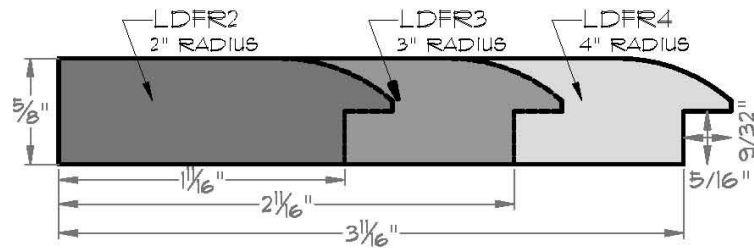

Raphael's New Products - Summer 2011

Fabrics Added

Item #	Name	Fabric Group	Fabric Content	Bolt Width
353	Earthen	Dyed Linens	Linen/Rayon	54"
355	Mocha	Dyed Linens	Linen/Rayon	54"
382	Dune	Dyed Linens	Linen/Cotton	54"
390	Sandstone	Dyed Linens	Linen/Cotton	54"
391	Elephant	Dyed Linens	Linen/Cotton	54"
398	Olive	Dyed Linens	Linen/Cotton	54"
511	Sakai Natural	Neutral Linens	Linen/Rayon	54"
511D	Sakai Dark	Neutral Linens	Linen/Rayon	54"
608	Vanilla	Neutral Linens	Linen/Cotton	54"
1043	Umbria	Silks	100% Silk	53"
1861	Brunette	Faux Silks	Rayon/Poly	58"
1862	New Chianti	Faux Silks	Rayon/Poly	58"
1863	Hazel	Faux Silks	Rayon/Poly	58"
1864	Nutmeg	Faux Silks	Rayon/Poly	58"
1865	Dove	Faux Silks	Rayon/Poly	58"

Fabrics Being Phased Out (Note: Fabrics with an Asterisk are still available in Liners)

Item #	Name	Item #	Name	Name	Fabric Group
344*	Beige Dyed Linen	1012	Navy Dupionni Silk	1828	Prussian Faux Silk
362	Loden Dyed Linen	1013	Lt Grey Dupionni Silk	1831	Indigo Faux Silk
363	Etruscan Dyed Linen	1022	Chianti Dupionni Silk	1834	Pompeiiian Red Faux Silk
393	Hickory Heavy Linen	1031*	Thistle Pongee Silk	1837	Brick Faux Silk
396	Ink Heavy Linen	1034	Pearl Pongee Silk	1840	Mahogany Faux Silk
414*	Basic Oyster Linen	1187	Charcoal Pongee Silk	1843	Woodrose Faux Silk
447	Heavy Weave Natural	1417	Silver Antique Satin	1846	Wine Faux Silk
476	Clove Cotton	1473*	Dove Antique Satin	1848	Coffee Bean Faux Silk
521D*	Dark Natural Linen	1484	Eucalyptus Antique Satin	2368*	Teakwood Ultrasuede
810*	Bomber Jacket Carmel	1499	Fresh Green Antique Satin	3222*	Doeskin Premium Suede
838*	Bomber Jacket Seaweed	1802	Wicker Faux Silk	4250*	Cheetah Ultrasuede
919*	Parchment Classic Suede	1813	Bay Leaf Faux Silk	4601	Burnt Ostrich Ultrasuede
932*	Truffle Classic Suede	1816	Caper Faux Silk	7106	Moorman Antelope
944*	Aubergine Classic Suede	1819	Mold Faux Silk	9160	Artists Canvas
957*	Moss Classic Suede	1822	Heather Faux Silk	9804	Artist's Canvas
1011	Thistle Dupionni Silk	1825	Wedgewood Faux Silk		

You can see a Cumulative List of all the Fabrics that have been discontinued over *the past 10 years*, possible alternatives among our other fabrics, and see which ones are still available in Liners by visiting our website at: raphaelstoday.com and go to the DISCONTINUED page. We try to update this list often and also include fabrics we believe will be out of stock for more than 30 days.

NEW

LDF PROFILES