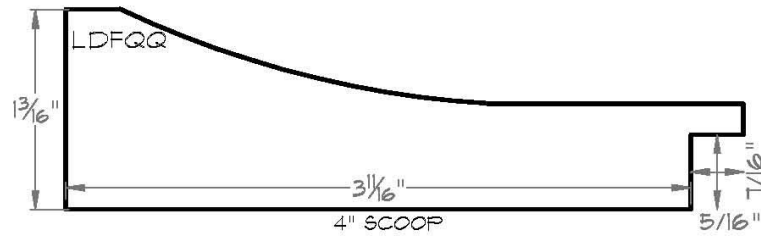

Raphael's New Products - Summer 2011

Fabrics Added

Item #	Name	Fabric Group	Fabric Content	Bolt Width
353	Earthen	Dyed Linens	Linen/Rayon	54"
355	Mocha	Dyed Linens	Linen/Rayon	54"
382	Dune	Dyed Linens	Linen/Cotton	54"
390	Sandstone	Dyed Linens	Linen/Cotton	54"
391	Elephant	Dyed Linens	Linen/Cotton	54"
398	Olive	Dyed Linens	Linen/Cotton	54"
511	Sakai Natural	Neutral Linens	Linen/Rayon	54"
511D	Sakai Dark	Neutral Linens	Linen/Rayon	54"
608	Vanilla	Neutral Linens	Linen/Cotton	54"
1043	Umbria	Silks	100% Silk	53"
1861	Brunette	Faux Silks	Rayon/Poly	58"
1862	New Chianti	Faux Silks	Rayon/Poly	58"
1863	Hazel	Faux Silks	Rayon/Poly	58"
1864	Nutmeg	Faux Silks	Rayon/Poly	58"
1865	Dove	Faux Silks	Rayon/Poly	58"

Fabrics Being Phased Out (Note: Fabrics with an Asterisk are still available in Liners)

Item #	Name	Item #	Name	Name	Fabric Group
344*	Beige Dyed Linen	1012	Navy Dupionni Silk	1828	Prussian Faux Silk
362	Loden Dyed Linen	1013	Lt Grey Dupionni Silk	1831	Indigo Faux Silk
363	Etruscan Dyed Linen	1022	Chianti Dupionni Silk	1834	Pompeiiian Red Faux Silk
393	Hickory Heavy Linen	1031*	Thistle Pongee Silk	1837	Brick Faux Silk
396	Ink Heavy Linen	1034	Pearl Pongee Silk	1840	Mahogany Faux Silk
414*	Basic Oyster Linen	1187	Charcoal Pongee Silk	1843	Woodrose Faux Silk
447	Heavy Weave Natural	1417	Silver Antique Satin	1846	Wine Faux Silk
476	Clove Cotton	1473*	Dove Antique Satin	1848	Coffee Bean Faux Silk
521D*	Dark Natural Linen	1484	Eucalyptus Antique Satin	2368*	Teakwood Ultrasuede
810*	Bomber Jacket Carmel	1499	Fresh Green Antique Satin	3222*	Doeskin Premium Suede
838*	Bomber Jacket Seaweed	1802	Wicker Faux Silk	4250*	Cheetah Ultrasuede
919*	Parchment Classic Suede	1813	Bay Leaf Faux Silk	4601	Burnt Ostrich Ultrasuede
932*	Truffle Classic Suede	1816	Caper Faux Silk	7106	Moorman Antelope
944*	Aubergine Classic Suede	1819	Mold Faux Silk	9160	Artists Canvas
957*	Moss Classic Suede	1822	Heather Faux Silk	9804	Artist's Canvas
1011	Thistle Dupionni Silk	1825	Wedgewood Faux Silk		

You can see a Cumulative List of all the Fabrics that have been discontinued over *the past 10 years*, possible alternatives among our other fabrics, and see which ones are still available in Liners by visiting our website at: raphaelstoday.com and go to the DISCONTINUED page. We try to update this list often and also include fabrics we believe will be out of stock for more than 30 days.

NEW

LDF PROFILES