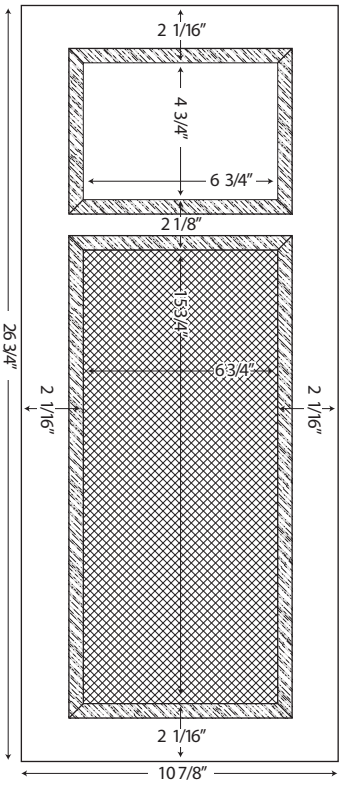

"Ready to Go" Panel Liners - Basic Formats - Best Values

PANEL THICKNESS

ACTUAL SIZE, 25° BEVEL (WE EXPRESS OUR PANEL THICKNESS IN EIGHTHS OF AN INCH)

OUR 1/4" AND 3/8" PANELS DO NOT INCLUDE A RABBET. 1/2" AND 5/8" PANELS MAY INCLUDE A 5/16" x 1/4" RABBET EXCEPT ON TREATMENTS.

RTG22
5 OPENING SPECIAL: 3-5X7, 2-8X10
FRONT

RTG40
5X7 PHOTO WITH
CORK SURFACE

RTG41
5X7 PHOTO WITH
METAL SURFACE

RTG50 4X6 PHOTO OPENINGS
RTG51 5X7 PHOTO OPENINGS
Available with a Cork or Magnetic Insert

RTG42
8x10 PHOTO WITH
CORK SURFACE

RTG43
8x10 PHOTO WITH
METAL SURFACE

RTG30
4X6 RECTANGLE PANEL WITH 1/4" INLAY
FRONT

RTG32
5X7 RECTANGLE PANEL WITH 1/4" INLAY
FRONT

RTG34
8X10 RECTANGLE PANEL WITH 1/4" INLAY
FRONT

RTG46
8.5X11 STANDARD DIPLOMA PANEL WITH 1/4" INLAY
FRONT

RTG47
11X14 PROFESSIONAL DIPLOMA PANEL WITH 1/4" INLAY
FRONT

RTG24X6 ARCH PANEL
FRONT

BACK

**"AREA CLEARED" RABBET TO
ACCEPT A RECTANGULAR PHOTO****NOTES:**