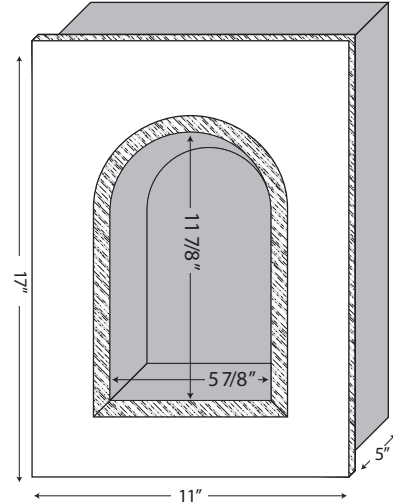

RTG26

6X12 QUICK BOX
FRONT