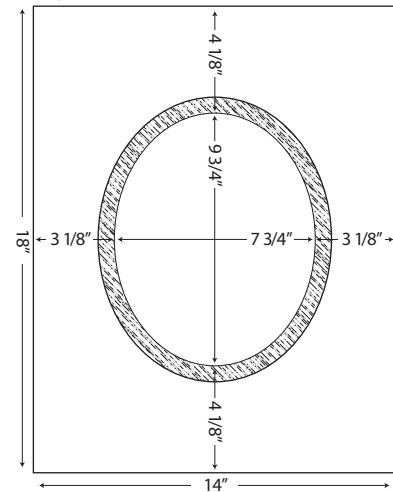

RTG12

8X10 OVAL PANEL
FRONT