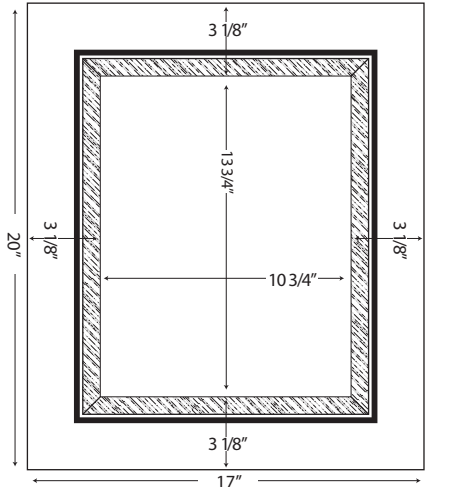

RTG47
11X14 PROFESSIONAL DIPLOMA PANEL WITH 1/4" INLAY
FRONT