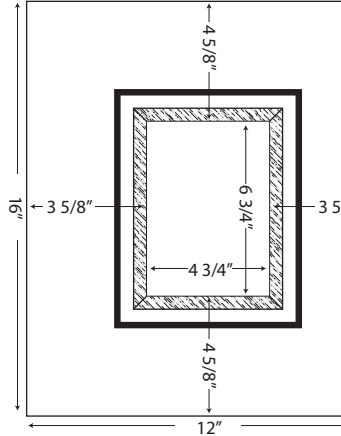

"Ready to Go" Panel Liners - Basic Formats - Best Values

PANEL THICKNESS

ACTUAL SIZE, 25° BEVEL (WE EXPRESS OUR PANEL THICKNESS IN EIGHTHS OF AN INCH)

OUR 1/4" AND 3/8" PANELS DO NOT INCLUDE A RABBET. 1/2" AND 5/8" PANELS MAY INCLUDE A 5/16" x 1/4" RABBET EXCEPT ON TREATMENTS.

RTG42
8x10 PHOTO WITH
CORK SURFACE

RTG43
8x10 PHOTO WITH
METAL SURFACE

RTG30
4X6 RECTANGLE PANEL WITH 1/4" INLAY
FRONT

RTG32
5X7 RECTANGLE PANEL WITH 1/4" INLAY
FRONT

RTG34
8X10 RECTANGLE PANEL WITH 1/4" INLAY
FRONT

RTG46
8.5X11 STANDARD DIPLOMA PANEL WITH 1/4" INLAY
FRONT

RTG47
11X14 PROFESSIONAL DIPLOMA PANEL WITH 1/4" INLAY
FRONT

RTG24X6 ARCH PANEL
FRONT

BACK

**"AREA CLEARED" RABBET TO
ACCEPT A RECTANGULAR PHOTO****NOTES:**