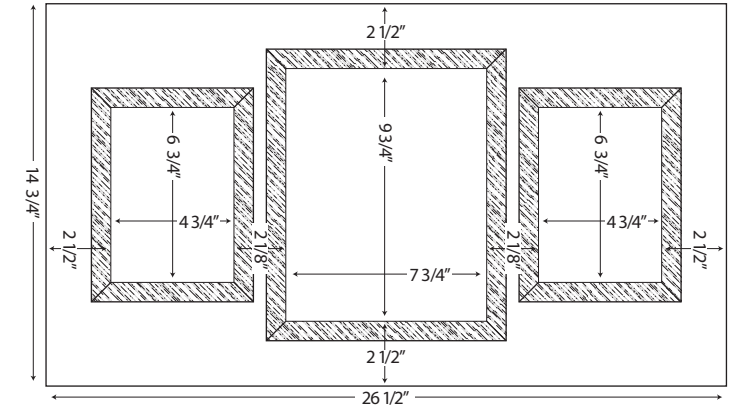

RTG20

5X7, 8X10, 5X7 TRIPLE RECTANGLE PANEL
FRONT