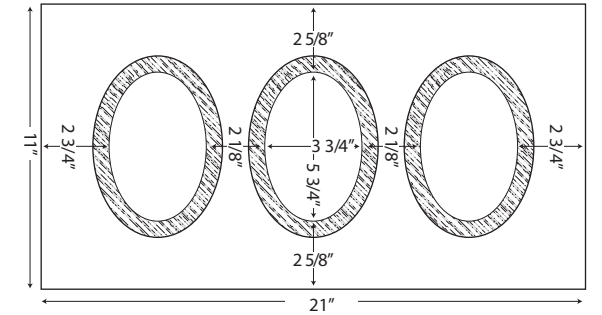

RTG8

4X6 TRIPLE OPEN OVAL
FRONT