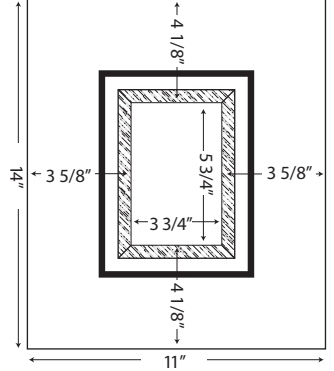

RTG30
4X6 RECTANGLE PANEL WITH 1/4" INLAY
FRONT