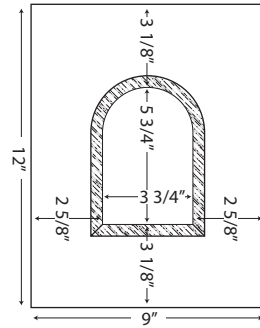

"Ready to Go" Panel Liners - Basic Formats - Best Values

PANEL THICKNESS

ACTUAL SIZE, 25° BEVEL (WE EXPRESS OUR PANEL THICKNESS IN EIGHTHS OF AN INCH)

OUR 1/4" AND 3/8" PANELS DO NOT INCLUDE A RABBET. 1/2" AND 5/8" PANELS MAY INCLUDE A 5/16" x 1/4" RABBET EXCEPT ON TREATMENTS.

RTG42
8x10 PHOTO WITH
CORK SURFACE

RTG43
8x10 PHOTO WITH
METAL SURFACE

RTG30
4X6 RECTANGLE PANEL WITH 1/4" INLAY
FRONT

RTG32
5X7 RECTANGLE PANEL WITH 1/4" INLAY
FRONT

RTG34
8X10 RECTANGLE PANEL WITH 1/4" INLAY
FRONT

RTG46
8.5X11 STANDARD DIPLOMA PANEL WITH 1/4" INLAY
FRONT

RTG47
11X14 PROFESSIONAL DIPLOMA PANEL WITH 1/4" INLAY
FRONT

RTG24X6 ARCH PANEL
FRONT

BACK

**"AREA CLEARED" RABBET TO
ACCEPT A RECTANGULAR PHOTO****NOTES:**