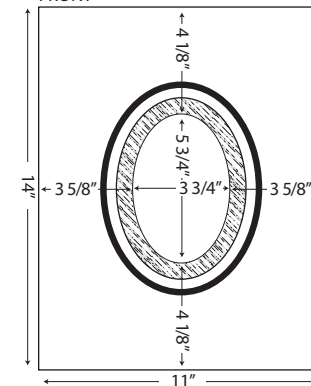

RTG9

4X6 OVAL PANEL
FRONT

BACK

"AREA CLEARED" RABBET TO
ACCEPT A RECTANGULAR PHOTO

NOTES: THESE RTG ITEMS ARE PREDESIGNED AND PRICED ONLY IN THE SIZES SHOWN HERE. WE CAN CREATE CUSTOM PANELS IN ALMOST ANY CONFIGURATION IMAGINABLE IN SHEET THICKNESSES OF 1/4", 3/8", 1/2" AND 5/8" AND IN OUTSIDE SIZES UP TO 47" X 97". PLEASE FAX OR CALL US FOR A QUOTE ON YOUR NEXT LINER PROJECT.

8X10 OVAL PANEL
FRONT

RTG29

5X7, 8X10, 5X7 TRIPLE OPEN OVAL
FRONT

RTG31

4X6, 5X7, 4X6 TRIPLE OPEN OVAL
FRONT

RTG24

4X6 DOUBLE OVAL PANEL
FRONT

RTG23

5X7 DOUBLE OVAL PANEL
FRONT

RTG36

4X6 OVAL PANEL WITH 1/4" INLAY
FRONT

RTG37

5X7 OVAL PANEL WITH 1/4" INLAY
FRONT

RTG38

8X10 OVAL PANEL WITH 1/4" INLAY
FRONT