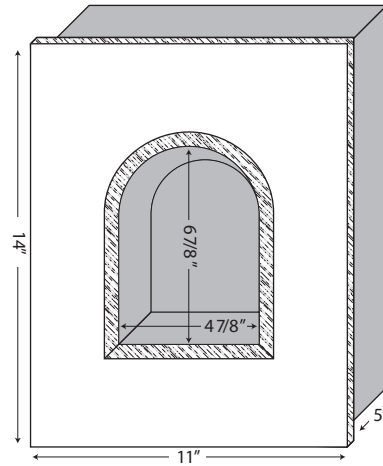

RTG25

5X7 QUICK BOX
FRONT