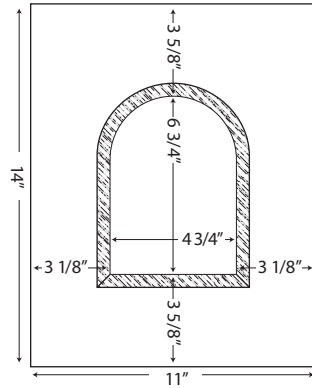

RTG1

5X7 ARCH PANEL
FRONT