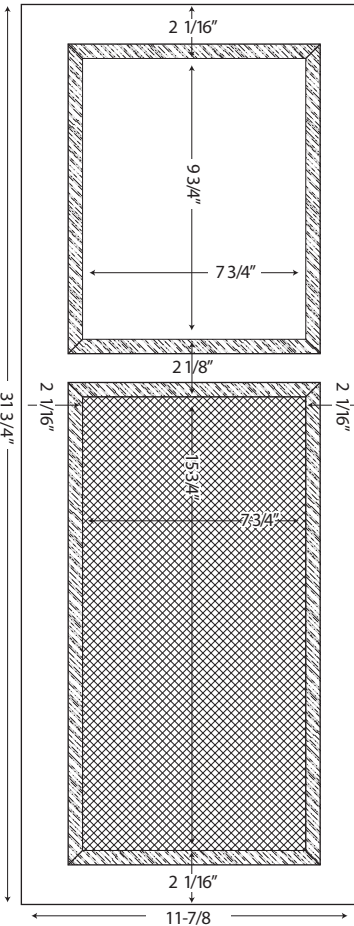

"Ready to Go" Panel Liners - Basic Formats - Best Values

PANEL THICKNESS

ACTUAL SIZE, 25° BEVEL (WE EXPRESS OUR PANEL THICKNESS IN EIGHTHS OF AN INCH)

OUR 1/4" AND 3/8" PANELS DO NOT INCLUDE A RABBET. 1/2" AND 5/8" PANELS MAY INCLUDE A 5/16" x 1/4" RABBET EXCEPT ON TREATMENTS.

RTG22
5 OPENING SPECIAL: 3-5X7, 2-8X10
FRONT

RTG40
5X7 PHOTO WITH
CORK SURFACE

RTG41
5X7 PHOTO WITH
METAL SURFACE

RTG50 4X6 PHOTO OPENINGS
RTG51 5X7 PHOTO OPENINGS
Available with a Cork or Magnetic Insert

RTG42
8x10 PHOTO WITH
CORK SURFACE

RTG43
8x10 PHOTO WITH
METAL SURFACE

RTG30
4X6 RECTANGLE PANEL WITH 1/4" INLAY
FRONT

RTG32
5X7 RECTANGLE PANEL WITH 1/4" INLAY
FRONT

RTG34
8X10 RECTANGLE PANEL WITH 1/4" INLAY
FRONT

RTG46
8.5X11 STANDARD DIPLOMA PANEL WITH 1/4" INLAY
FRONT

RTG47
11X14 PROFESSIONAL DIPLOMA PANEL WITH 1/4" INLAY
FRONT

RTG24X6 ARCH PANEL
FRONT

BACK

**"AREA CLEARED" RABBET TO
ACCEPT A RECTANGULAR PHOTO****NOTES:**