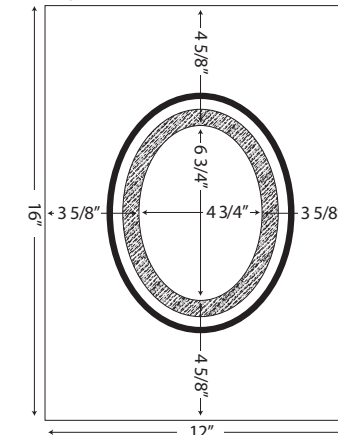

RTG9

4X6 OVAL PANEL
FRONT

BACK

"AREA CLEARED" RABBET TO
ACCEPT A RECTANGULAR PHOTO

NOTES: THESE RTG ITEMS ARE PREDESIGNED AND PRICED ONLY IN THE SIZES SHOWN HERE. WE CAN CREATE CUSTOM PANELS IN ALMOST ANY CONFIGURATION IMAGINABLE IN SHEET THICKNESSES OF 1/4", 3/8", 1/2" AND 5/8" AND IN OUTSIDE SIZES UP TO 47" X 97". PLEASE FAX OR CALL US FOR A QUOTE ON YOUR NEXT LINER PROJECT.

8X10 OVAL PANEL
FRONT

RTG29

5X7, 8X10, 5X7 TRIPLE OPEN OVAL
FRONT

RTG31

4X6, 5X7, 4X6 TRIPLE OPEN OVAL
FRONT

RTG24

4X6 DOUBLE OVAL PANEL
FRONT

RTG23

5X7 DOUBLE OVAL PANEL
FRONT

RTG36

4X6 OVAL PANEL WITH 1/4" INLAY
FRONT

RTG37

5X7 OVAL PANEL WITH 1/4" INLAY
FRONT

RTG38

8X10 OVAL PANEL WITH 1/4" INLAY
FRONT