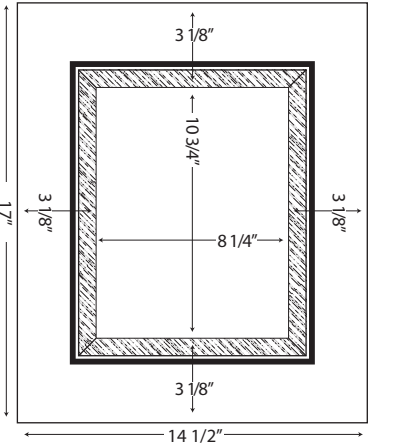

RTG46
8.5X11 STANDARD DIPLOMA PANEL WITH 1/4" INLAY
FRONT