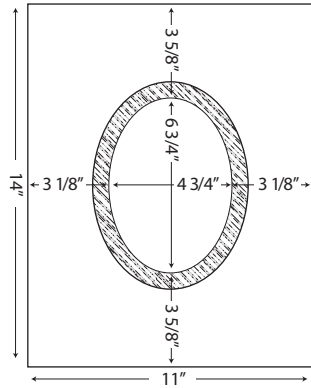

RTG9

4X6 OVAL PANEL
FRONT

BACK

"AREA CLEARED" RABBET TO
ACCEPT A RECTANGULAR PHOTO

NOTES: THESE RTG ITEMS ARE PREDESIGNED AND PRICED ONLY IN THE SIZES SHOWN HERE. WE CAN CREATE CUSTOM PANELS IN ALMOST ANY CONFIGURATION IMAGINABLE IN SHEET THICKNESSES OF 1/4", 3/8", 1/2" AND 5/8" AND IN OUTSIDE SIZES UP TO 47" X 97". PLEASE FAX OR CALL US FOR A QUOTE ON YOUR NEXT LINER PROJECT.

"IF YOU CAN IMAGINE IT, WE CAN PROBABLY MAKE IT"

RTG7

5X7 TRIPLE OPEN OVAL
FRONT

RTG8

4X6 TRIPLE OPEN OVAL
FRONT

RTG6

5X7 OVAL PANEL
FRONT

RTG12