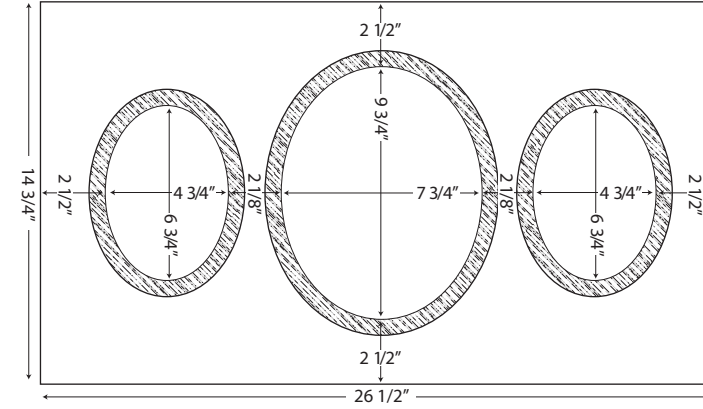

RTG29

5X7, 8X10, 5X7 TRIPLE OPEN OVAL
FRONT