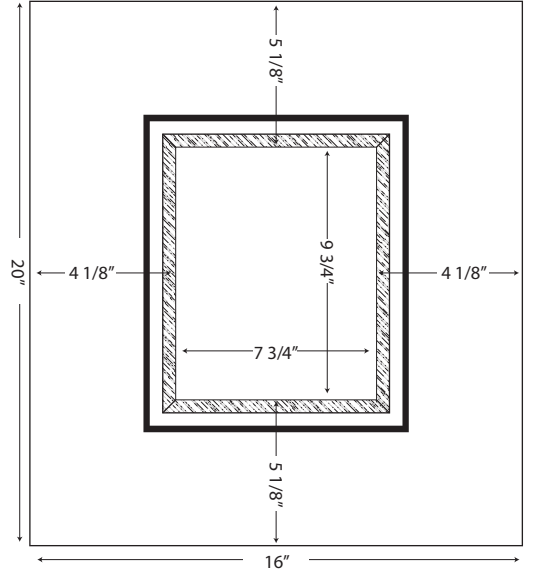

"Ready to Go" Panel Liners - Basic Formats - Best Values

PANEL THICKNESS

ACTUAL SIZE, 25° BEVEL (WE EXPRESS OUR PANEL THICKNESS IN EIGHTHS OF AN INCH)

OUR 1/4" AND 3/8" PANELS DO NOT INCLUDE A RABBET. 1/2" AND 5/8" PANELS MAY INCLUDE A 5/16" x 1/4" RABBET EXCEPT ON TREATMENTS.

RTG42
8x10 PHOTO WITH
CORK SURFACE

RTG43
8x10 PHOTO WITH
METAL SURFACE

RTG30
4X6 RECTANGLE PANEL WITH 1/4" INLAY
FRONT

RTG32
5X7 RECTANGLE PANEL WITH 1/4" INLAY
FRONT

RTG34
8X10 RECTANGLE PANEL WITH 1/4" INLAY
FRONT