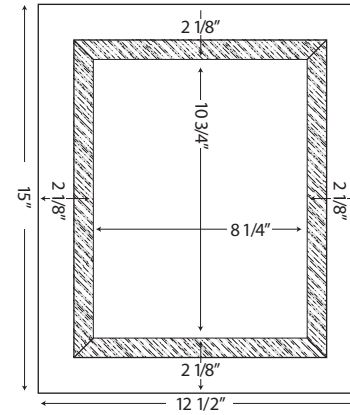

RTG44

8.5X11 STANDARD DIPLOMA PANEL
FRONT