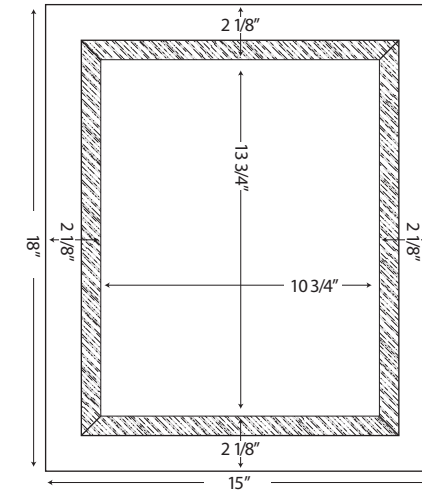

RTG45

11X14 PROFESSIONAL DIPLOMA PANEL
FRONT