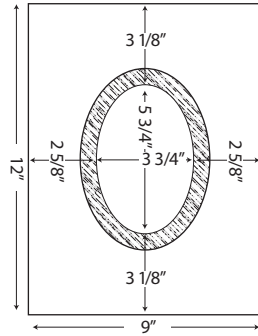

RTG9

4X6 OVAL PANEL
FRONT