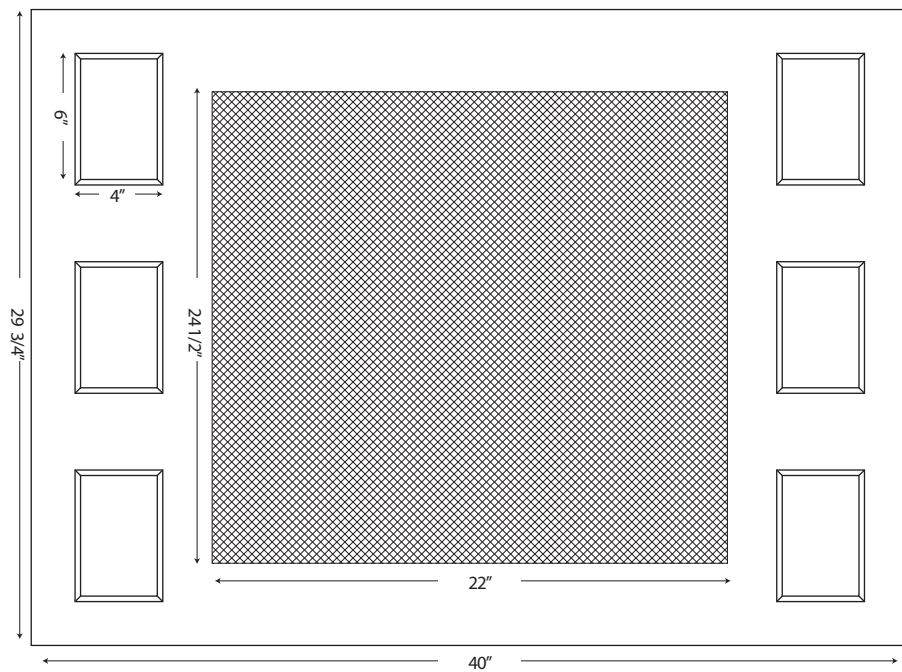

RTG50 4X6 PHOTO OPENINGS
RTG51 5X7 PHOTO OPENINGS
Available with a Cork or Magnetic Insert