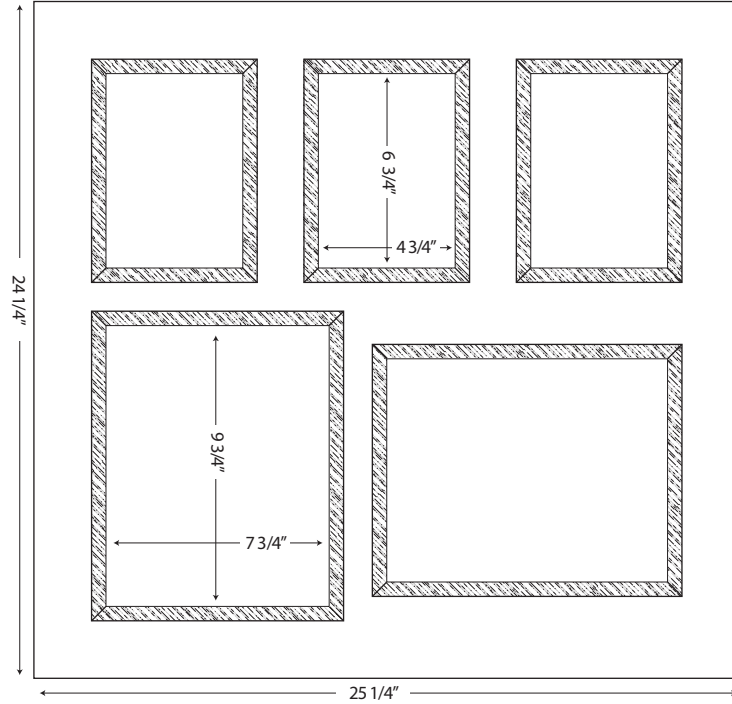

OUR 1/4" AND 3/8" PANELS DO NOT INCLUDE A RABBET. 1/2" AND 5/8" PANELS MAY INCLUDE A 5/16" x 1/4" RABBET EXCEPT ON TREATMENTS.

RTG22
5 OPENING SPECIAL: 3-5X7, 2-8X10
FRONT