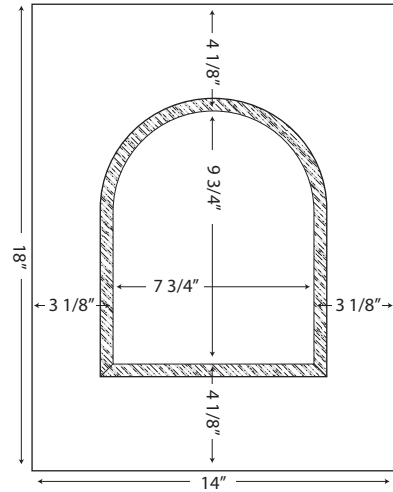

RTG5

8X10 ARCH PANEL
FRONT