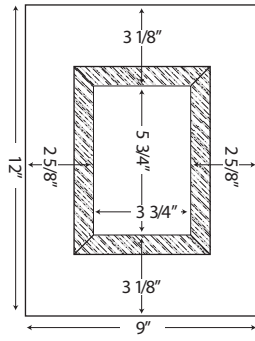

RTG14

4X6 RECTANGLE PANEL
FRONT