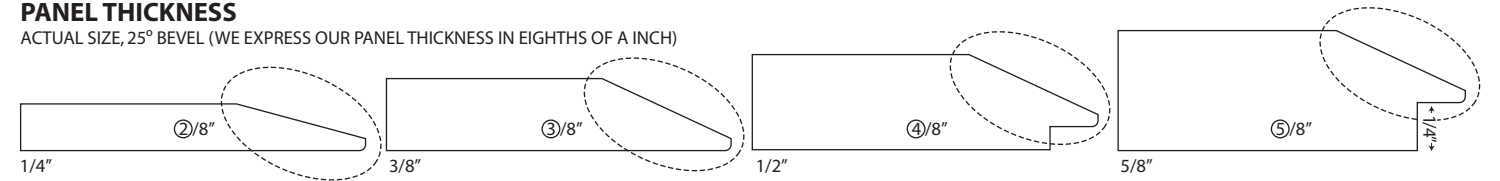

"Ready to Go" Panel Liners - Basic Formats - Best Values

PANEL THICKNESS

ACTUAL SIZE, 25° BEVEL (WE EXPRESS OUR PANEL THICKNESS IN EIGHTHS OF AN INCH)

OUR 1/4" AND 3/8" PANELS DO NOT INCLUDE A RABBET. 1/2" AND 5/8" PANELS MAY INCLUDE A 5/16" x 1/4" RABBET EXCEPT ON TREATMENTS.