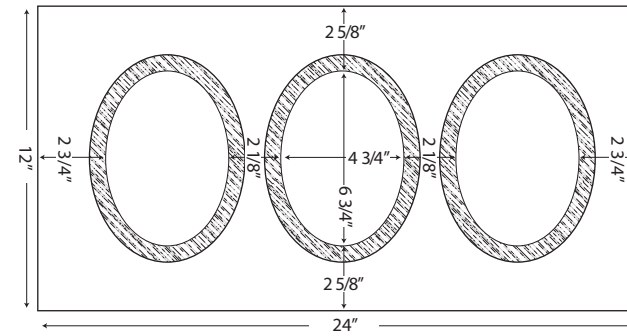

RTG7

5X7 TRIPLE OPEN OVAL
FRONT