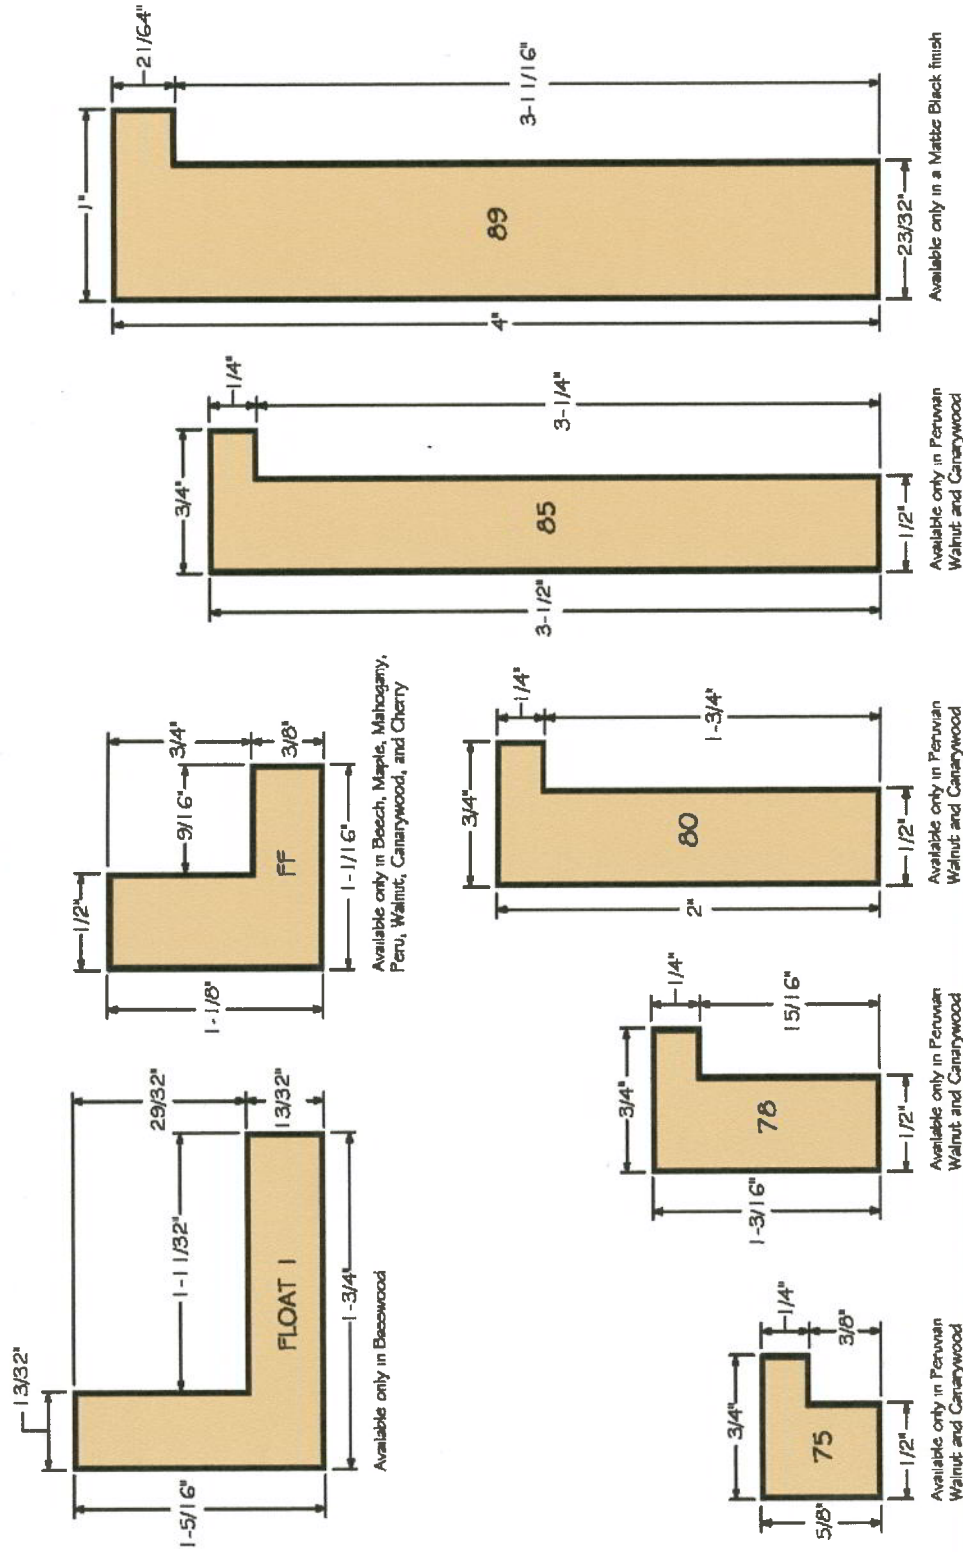

Raphael's Hardwood Specialty Mouldings

We created these uncommon mouldings to meet your special needs . . .

Moulding Profile	Description	Chop	Net Chop	Finished Frame	Length
75CW	5/8" Canarywood Cap	2.70	2.43	3.95	N/A
75PW	5/8" Peruvian Walnut Cap	2.70	2.43	3.95	N/A
78CW	1-3/16" Canarywood Cap	3.20	2.88	4.45	N/A
78PW	1-3/16" Peruvian Walnut Cap	3.20	2.88	4.45	N/A
80CW	2" Canarywood Cap	N/A	4.10	5.90	N/A
80PW	2" Peruvian Walnut Cap	N/A	4.10	5.90	N/A
85CW	3-1/2" Canarywood Cap	N/A	5.75	7.20	N/A
85PW	3-1/2" Peruvian Walnut Cap	N/A	5.75	7.20	N/A
89MB	4" Matte Black Cap Moulding	N/A	6.75	8.65	5.06
FFAG	1/2" Antique Goldleaf Float	3.15	2.84	4.35	1.65
FFBE	1/2" Beech Float	3.15	2.84	4.35	N/A
FFCH	1/2" Cherry Float	3.15	2.84	4.35	N/A
FFCW	1/2" Canarywood Float	3.15	2.84	4.35	N/A
FFMH	1/2" Mahogany Float	3.15	2.84	4.35	N/A
FFMP	1/2" Maple Float	3.15	2.84	4.35	N/A
FFPW	1/2" Peruvian Walnut Float	3.15	2.84	4.35	N/A
FLT1	1-3/4" Basswood Float	2.28	1.94	3.48	1.70